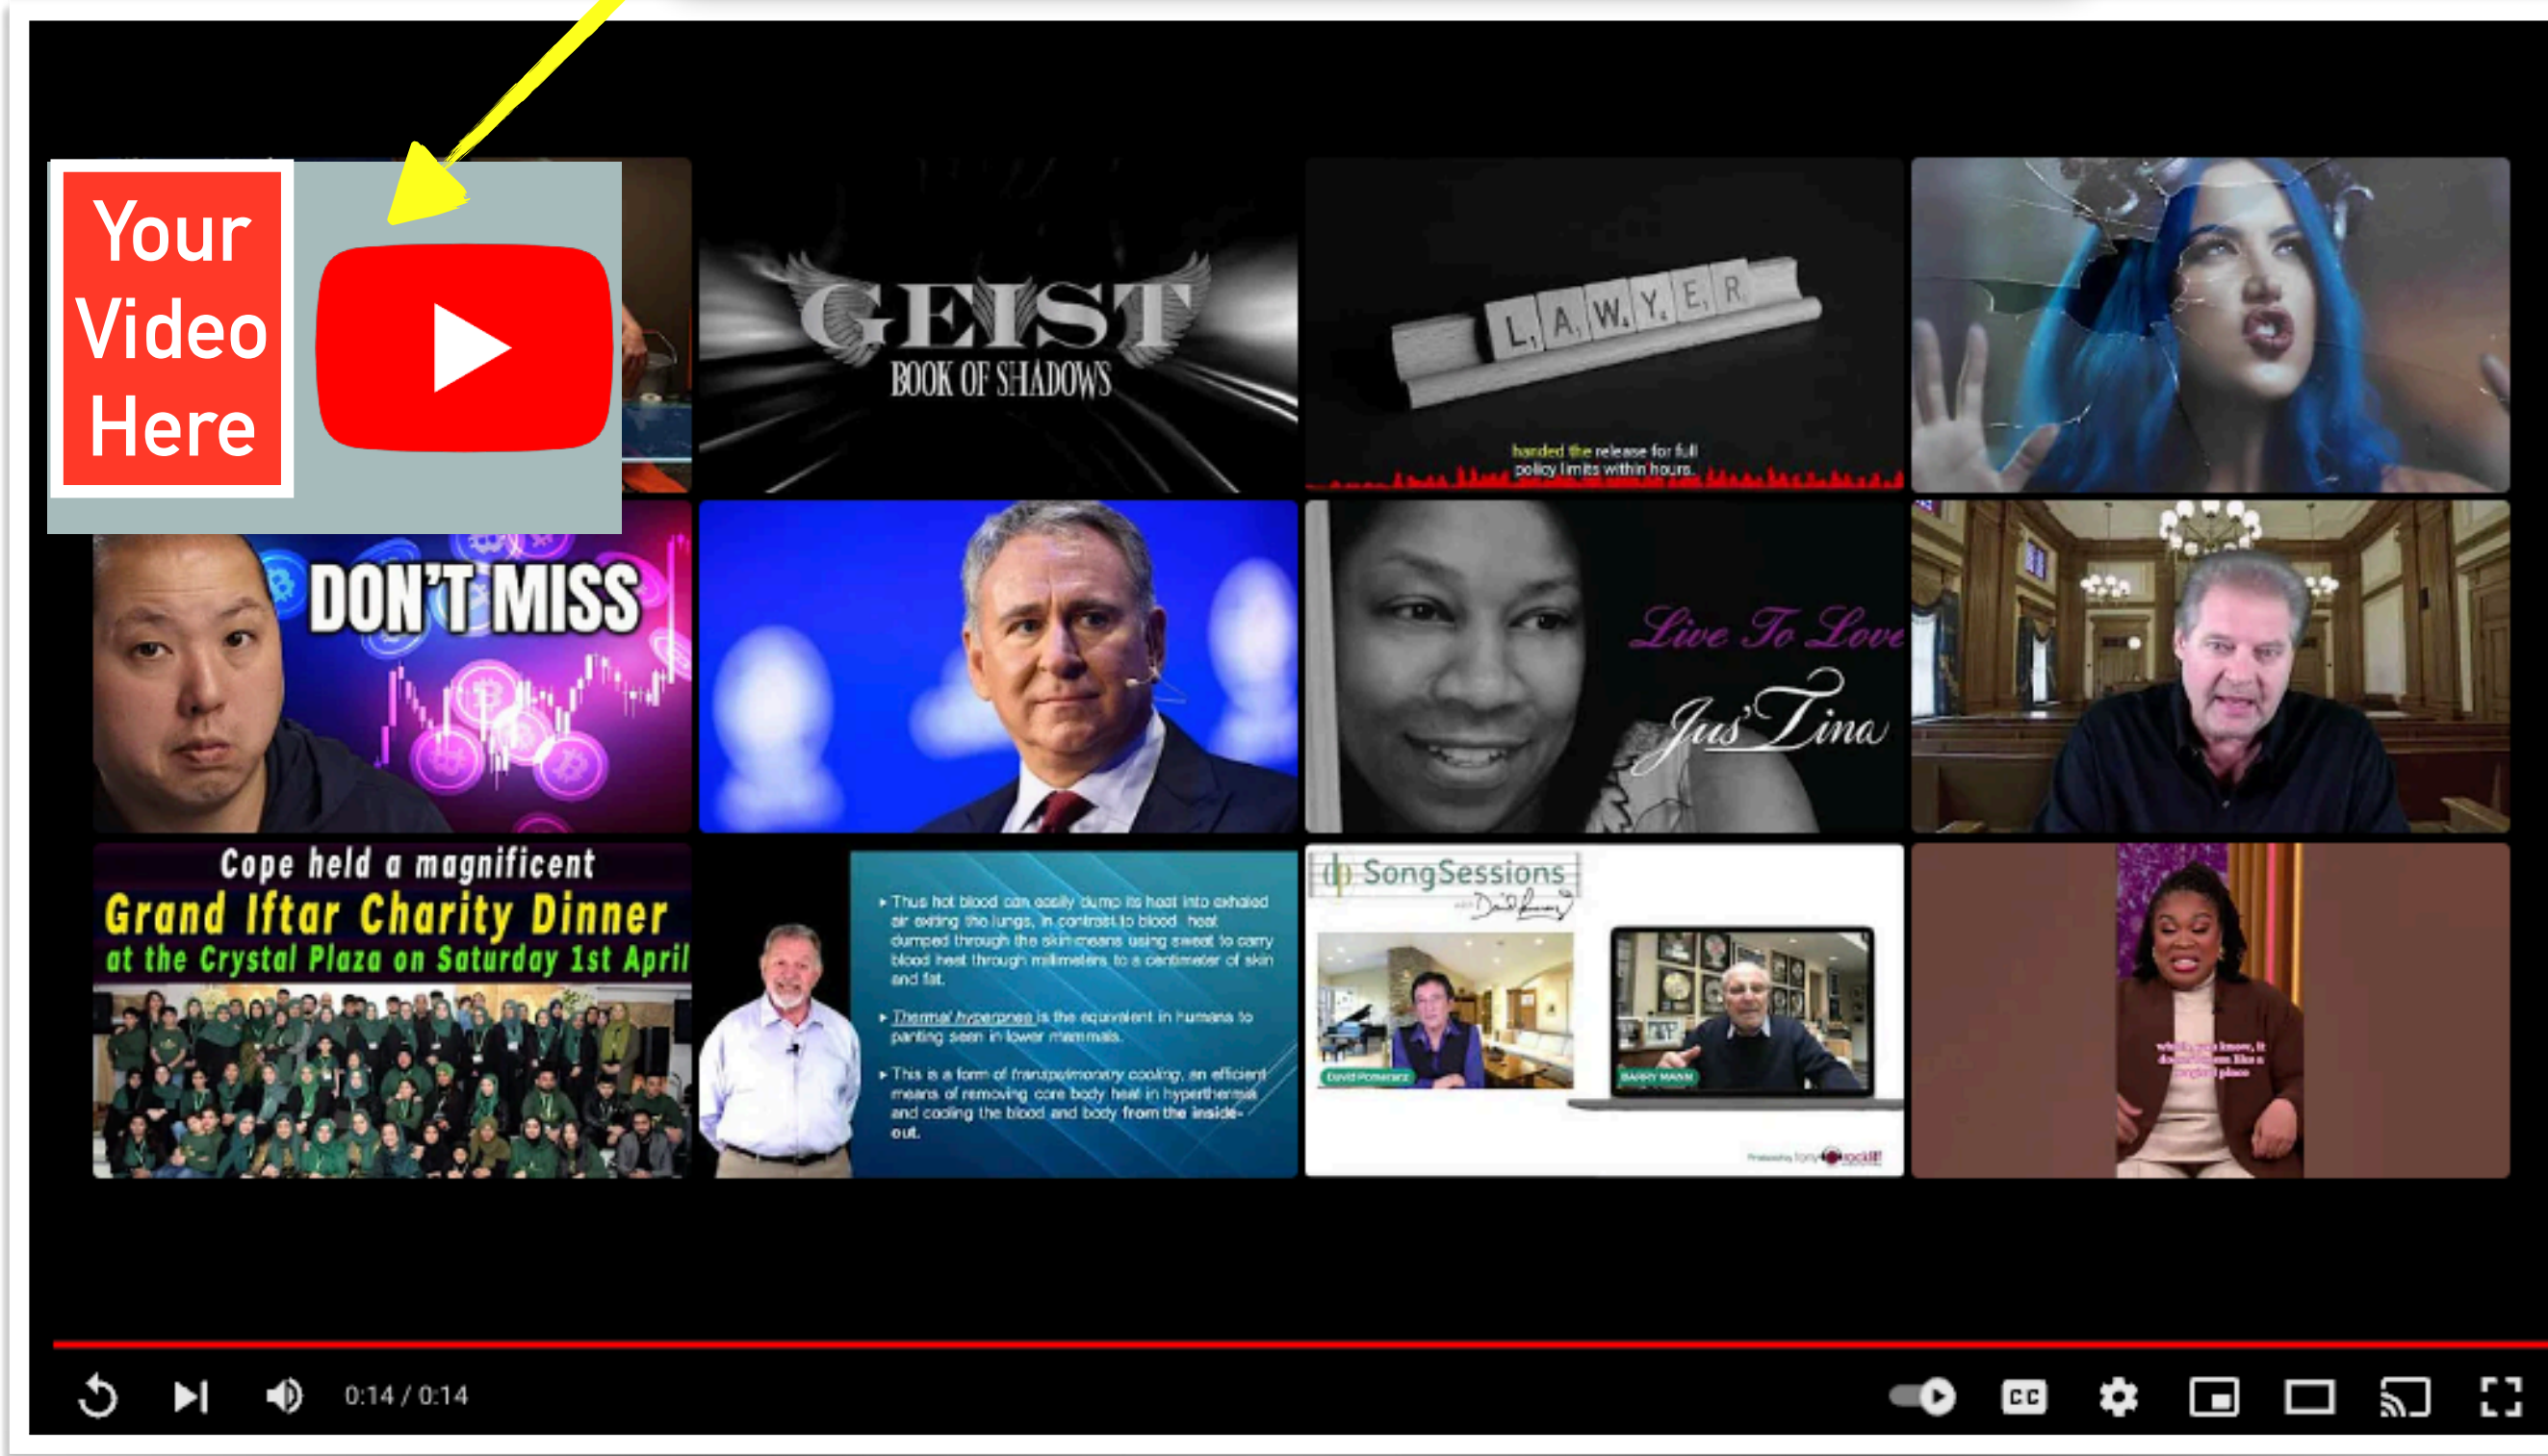

\$69 per  
Video

Plus your  
Ad. Budget

Your Video in the "Up Next" Screens

- Want better YouTube numbers?
- We evaluate your channel & video/s
- Decide on your goal: views / likes / subscriptions
- Submit your videos to YT's algorithm\*
- You assign an ad. budget (\$20 - \$350)
- Cost? \$69 fee per video + ad budget
- Sit back and watch your channel grow
- Contact us today - [info@mccartney.com](mailto:info@mccartney.com)
- [mccartneystudios.com/youtube-promo](http://mccartneystudios.com/youtube-promo)
- \*subject to YT approval